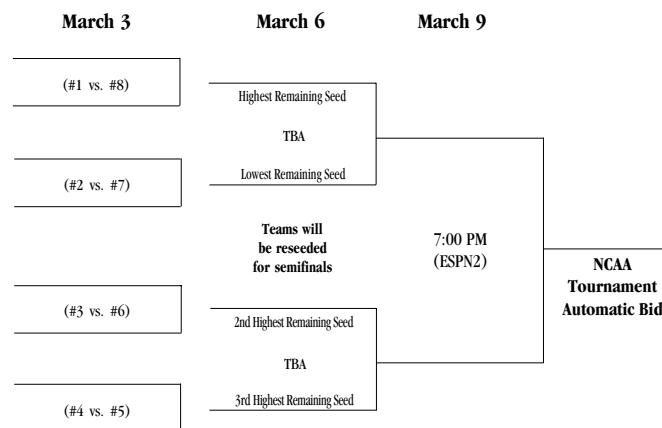

2005 NEC Tournament Men's Championship Bracket

NEC Men's Basketball vs. the competition

NEC vs...

America East	2-4	Mid-American	1-1
ACC	0-2	Mid-Con	0-0
Atlantic Sun	0-0	MEAC	2-0
Atlantic 10	2-4	Missouri Valley	0-2
Big East	1-11	Mountain West	0-1
Big Sky	0-1	NAIA	0-0
Big South	0-2	Ohio Valley	0-3
Big Ten	0-5	Pac 10	0-4
Big-12	0-1	Patriot	7-6
Big West	0-0	SEC	0-0
Colonial	0-3	Southern	0-1
Conference USA	0-1	Southland	0-0
Division II	3-0	SWAC	0-0
Division III	2-0	Sun Belt	1-1
Horizon	1-0	WCC	1-2
Independent	3-0	WAC	0-0
Ivy	2-10	Overall	32-70
MAAC	4-5		

NEC Men's Basketball Streaks vs. NEC Opponents

Winner	Losers	Streak	Winner	Losers	Streak
FDU	Long Island	7	Wagner	CCSU	5
CCSU	Long Island	6	Monmouth	Robert Morris	5
Wagner	Quinnipiac	6