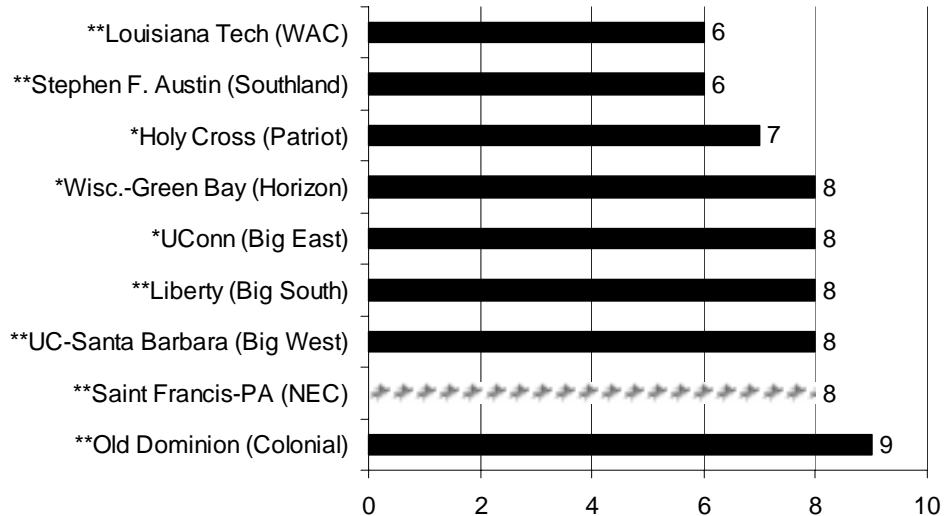

HOW THEY STACK UP: Statistical comparison of tonight's matchup:

Category	Saint Francis	Robert Morris
Points per game	69.4	63.2
Rebounds per game	35.8	36.8
Assists per game	17.7	12.3
Steals per game	10.4	9.8
Turnovers per game	18.4	16.4

AMONG LEAGUE LEADERS:

<u>Beth Swink</u>	<u>Christin Black</u>	<u>Amber Hein</u>	<u>Sarah Bolten</u>
PPG 1st (23.0)	A/T/O 1st (1.79)	3FG% 1st (.474)	PPG 27th (9.7)
FG% 1st (.521)	FG% 6th (.469)	Asst. 10th (3.14)	Asst. 2nd (4.34)
RPG 8th (6.8)	3FGM 8th (1.45)	3FGM 12th (1.24)	3FGM 10th (1.38)
FT% 6th (.790)	3FG% 6th (.365)	A/T/O 4th (1.23)	A/T/O 3rd (1.27)
Stls 10th (1.86)	Assts. 8th (3.45)		
Blks 11th (0.69)	RPG 20th (5.5)		<u>Regina Schlichter</u>
	PPG 9th (12.2)		Stls. 13th (1.79)
			FT% 5th (.813)

BOLDDENOTESLEAGUELEADER

YEAR TWO OF THE POE ERA: Saint Francis Head Coach Jill Poe enters her second season after guiding the 2003-04 Red Flash to a program-record 25 wins and the fourth undefeated season in Northeast Conference history.

DECADE OF DOMINANCE: Saint Francis has claimed the last three NEC Championships and eight of the last nine league titles, as well as eight automatic bids to the NCAA Tournament. Only Old Dominion, from the Colonial Athletic Association, has won every conference championship during that time span. Saint Francis' eight titles is the second most among Division I schools since 1996.

Most Conference Tournament Championships since 1996

*2005 Conference Tournament Champions

**2005 Conference Tournament Champion yet to be determined