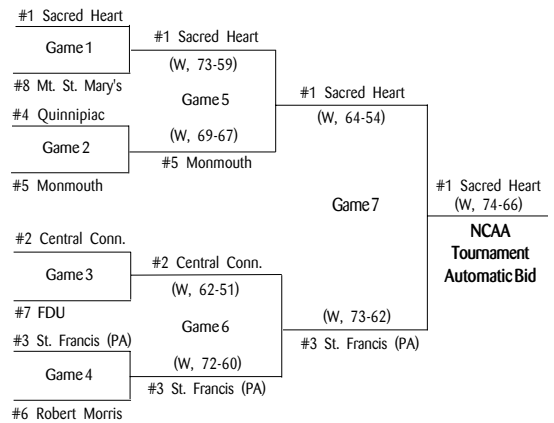

Northeast Conference.TV Nearing End of Debut Season

With two dates left, the NEC women's basketball regular season webcast schedule is 75 percent complete. The next-to-last game on the slate pits Saint Francis (PA) up against Bryant later this week. The Red Flash and the Bulldogs will meet on February 11, tipping off at 4:00 pm. Expanding beyond the television dial this season, the Northeast Conference partnered with the Pack Network to bring fans a NEC Women's Basketball Game of the Week live on the internet. The eight-game package consists of professionally-produced weekly webcasts that are free to the viewing public. The Northeast Conference and the PackNetwork are pleased to strengthen a partnership that began three seasons ago with the broadcast of the 2008 NEC Tournament quarterfinal and semifinal rounds. Log onto NortheastConference.TV for viewing links.

Northeast Conference PackNetwork Women's Basketball Webcasts

Date	Opponents	Time
Thursday, January 7	Mount St. Mary's at Quinnipiac	5:00 pm
Saturday, January 16	St. Francis (NY) at Wagner	3:00 pm
Thursday, January 21	Robert Morris at Fairleigh Dickinson	5:00 pm
Saturday, January 30	Fairleigh Dickinson at CCSU	3:30 pm
Thursday, February 4	Long Island at St. Francis (NY)	5:00 pm
Saturday, February 6	Mount St. Mary's at Wagner	3:00 pm
Thursday, February 11	Saint Francis (PA) at Bryant	4:00 pm
Saturday, February 27	Sacred Heart at Monmouth	3:00 pm

2009 NEC Tournament Results

March 7

March 8

March 15

Quarterfinals and semifinals were played at pre-determined site host Sacred Heart University. The Championship game was also at Sacred Heart being that SHU was the highest remaining seed.