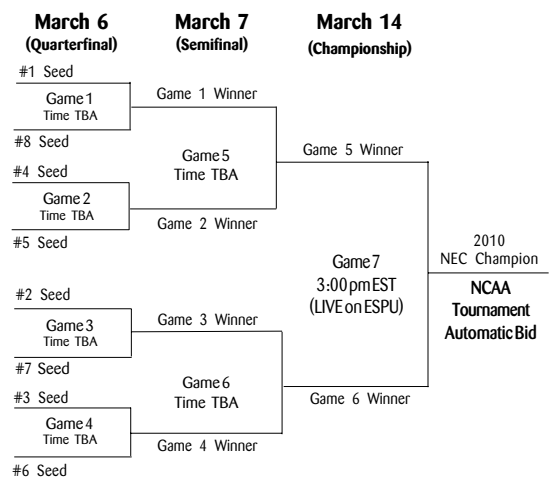

2010 NEC Tournament Bracket

Pre-determined Site Host - Saint Francis (PA)

All quarterfinal and semifinal games will be played at Saint Francis University's Maurice Stokes Center in Loretto, PA. The Championship Game will be played in the home facility of the highest remaining seed.