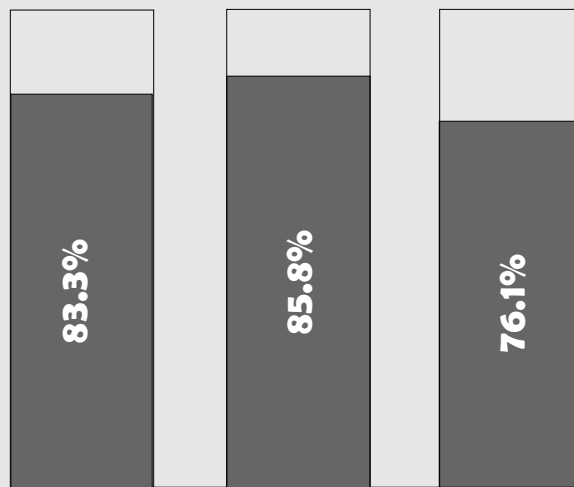

Northeast Conference rank in parentheses ().

Andrea Reed

Ashley Olsen

Returning from 2008-09...

Scoring Rebounding Minutes

Focusing in on three selected statistical categories, the above graph shows the amount (in percentage points) of production the team returns from its 2008-09 season output.